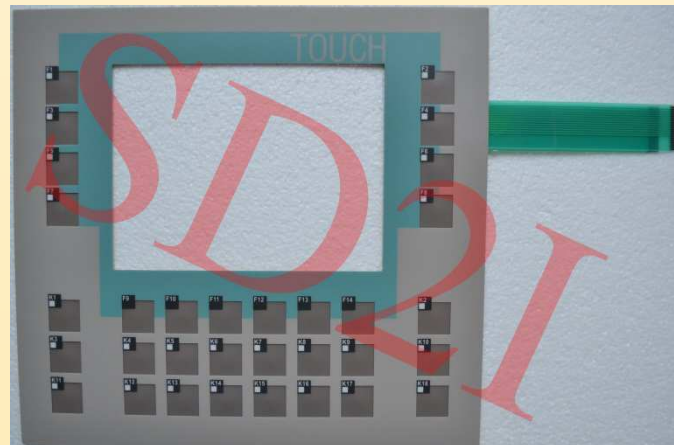

Specification

Membrane keyboard SIEMENS OP177B 6AV6642-0DA01-1AX0: CLAV080390

Model name	CLAV080390
Outline dimension	210mmx197mm
Window dimension	119mmx90mm
Window position	45mm from the left edge 25mm from the top edge
Key quantity	32 legendable
Length output cable	89mm + 99mm
Output connector	2 Carbone 20pts
Number of wires	31
Serigraphy	5 Colors
Adhesive	Back polyester 3M